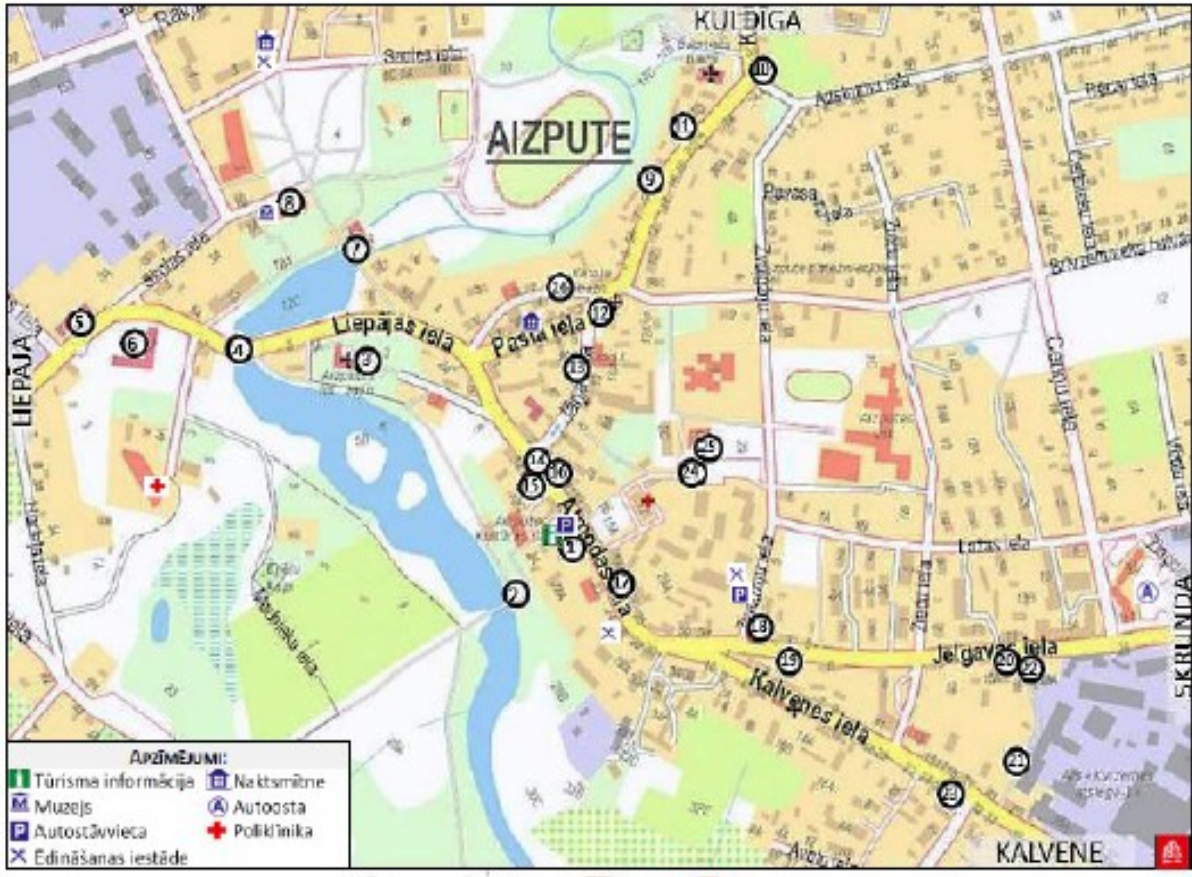

i Aizputes novada Tūrisma informācijas un Mūžizglītības centrs
Atmodas iela 16, Tālr. (+371) 28617307, www.visitazpute.lv